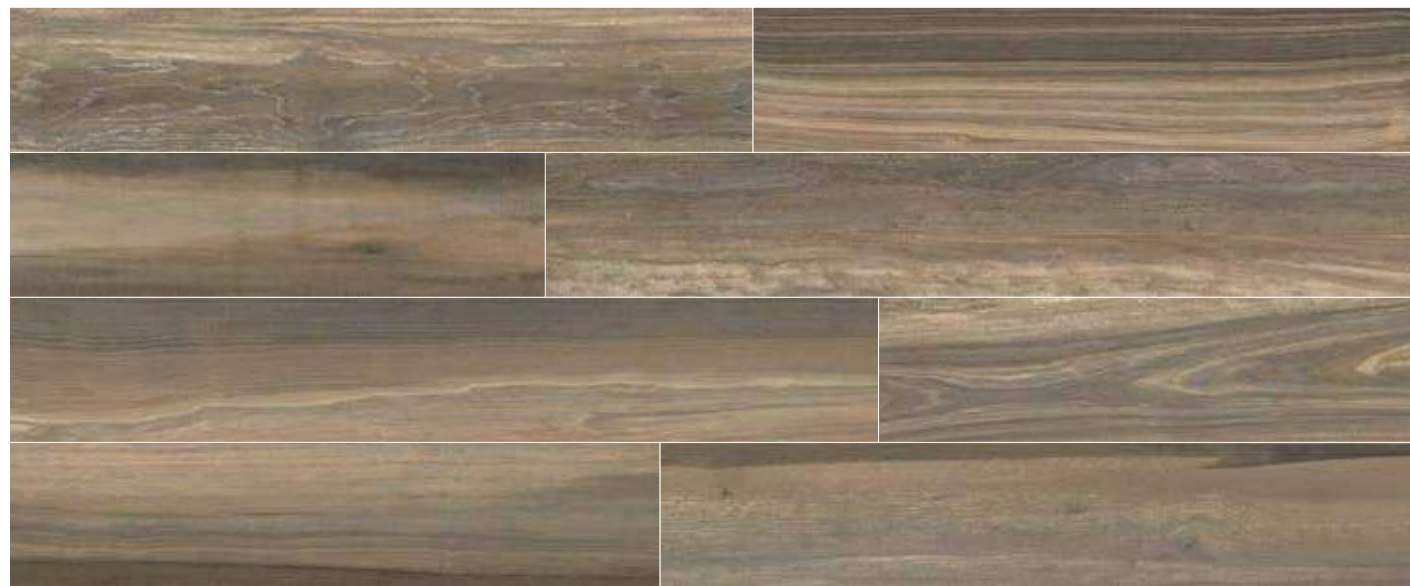

MAPLE

NATURAL

OLIVE

LAKEWOOD

25x150 10"x59"

PORCELAIN · PORCELÁNICO

30 designs/diseños

C3

C3

C3

SPECIAL PIECES. AVAILABLE IN ALL COLORS
PIEZAS ESPECIALES. DISPONIBLE EN TODOS LOS COLORES.