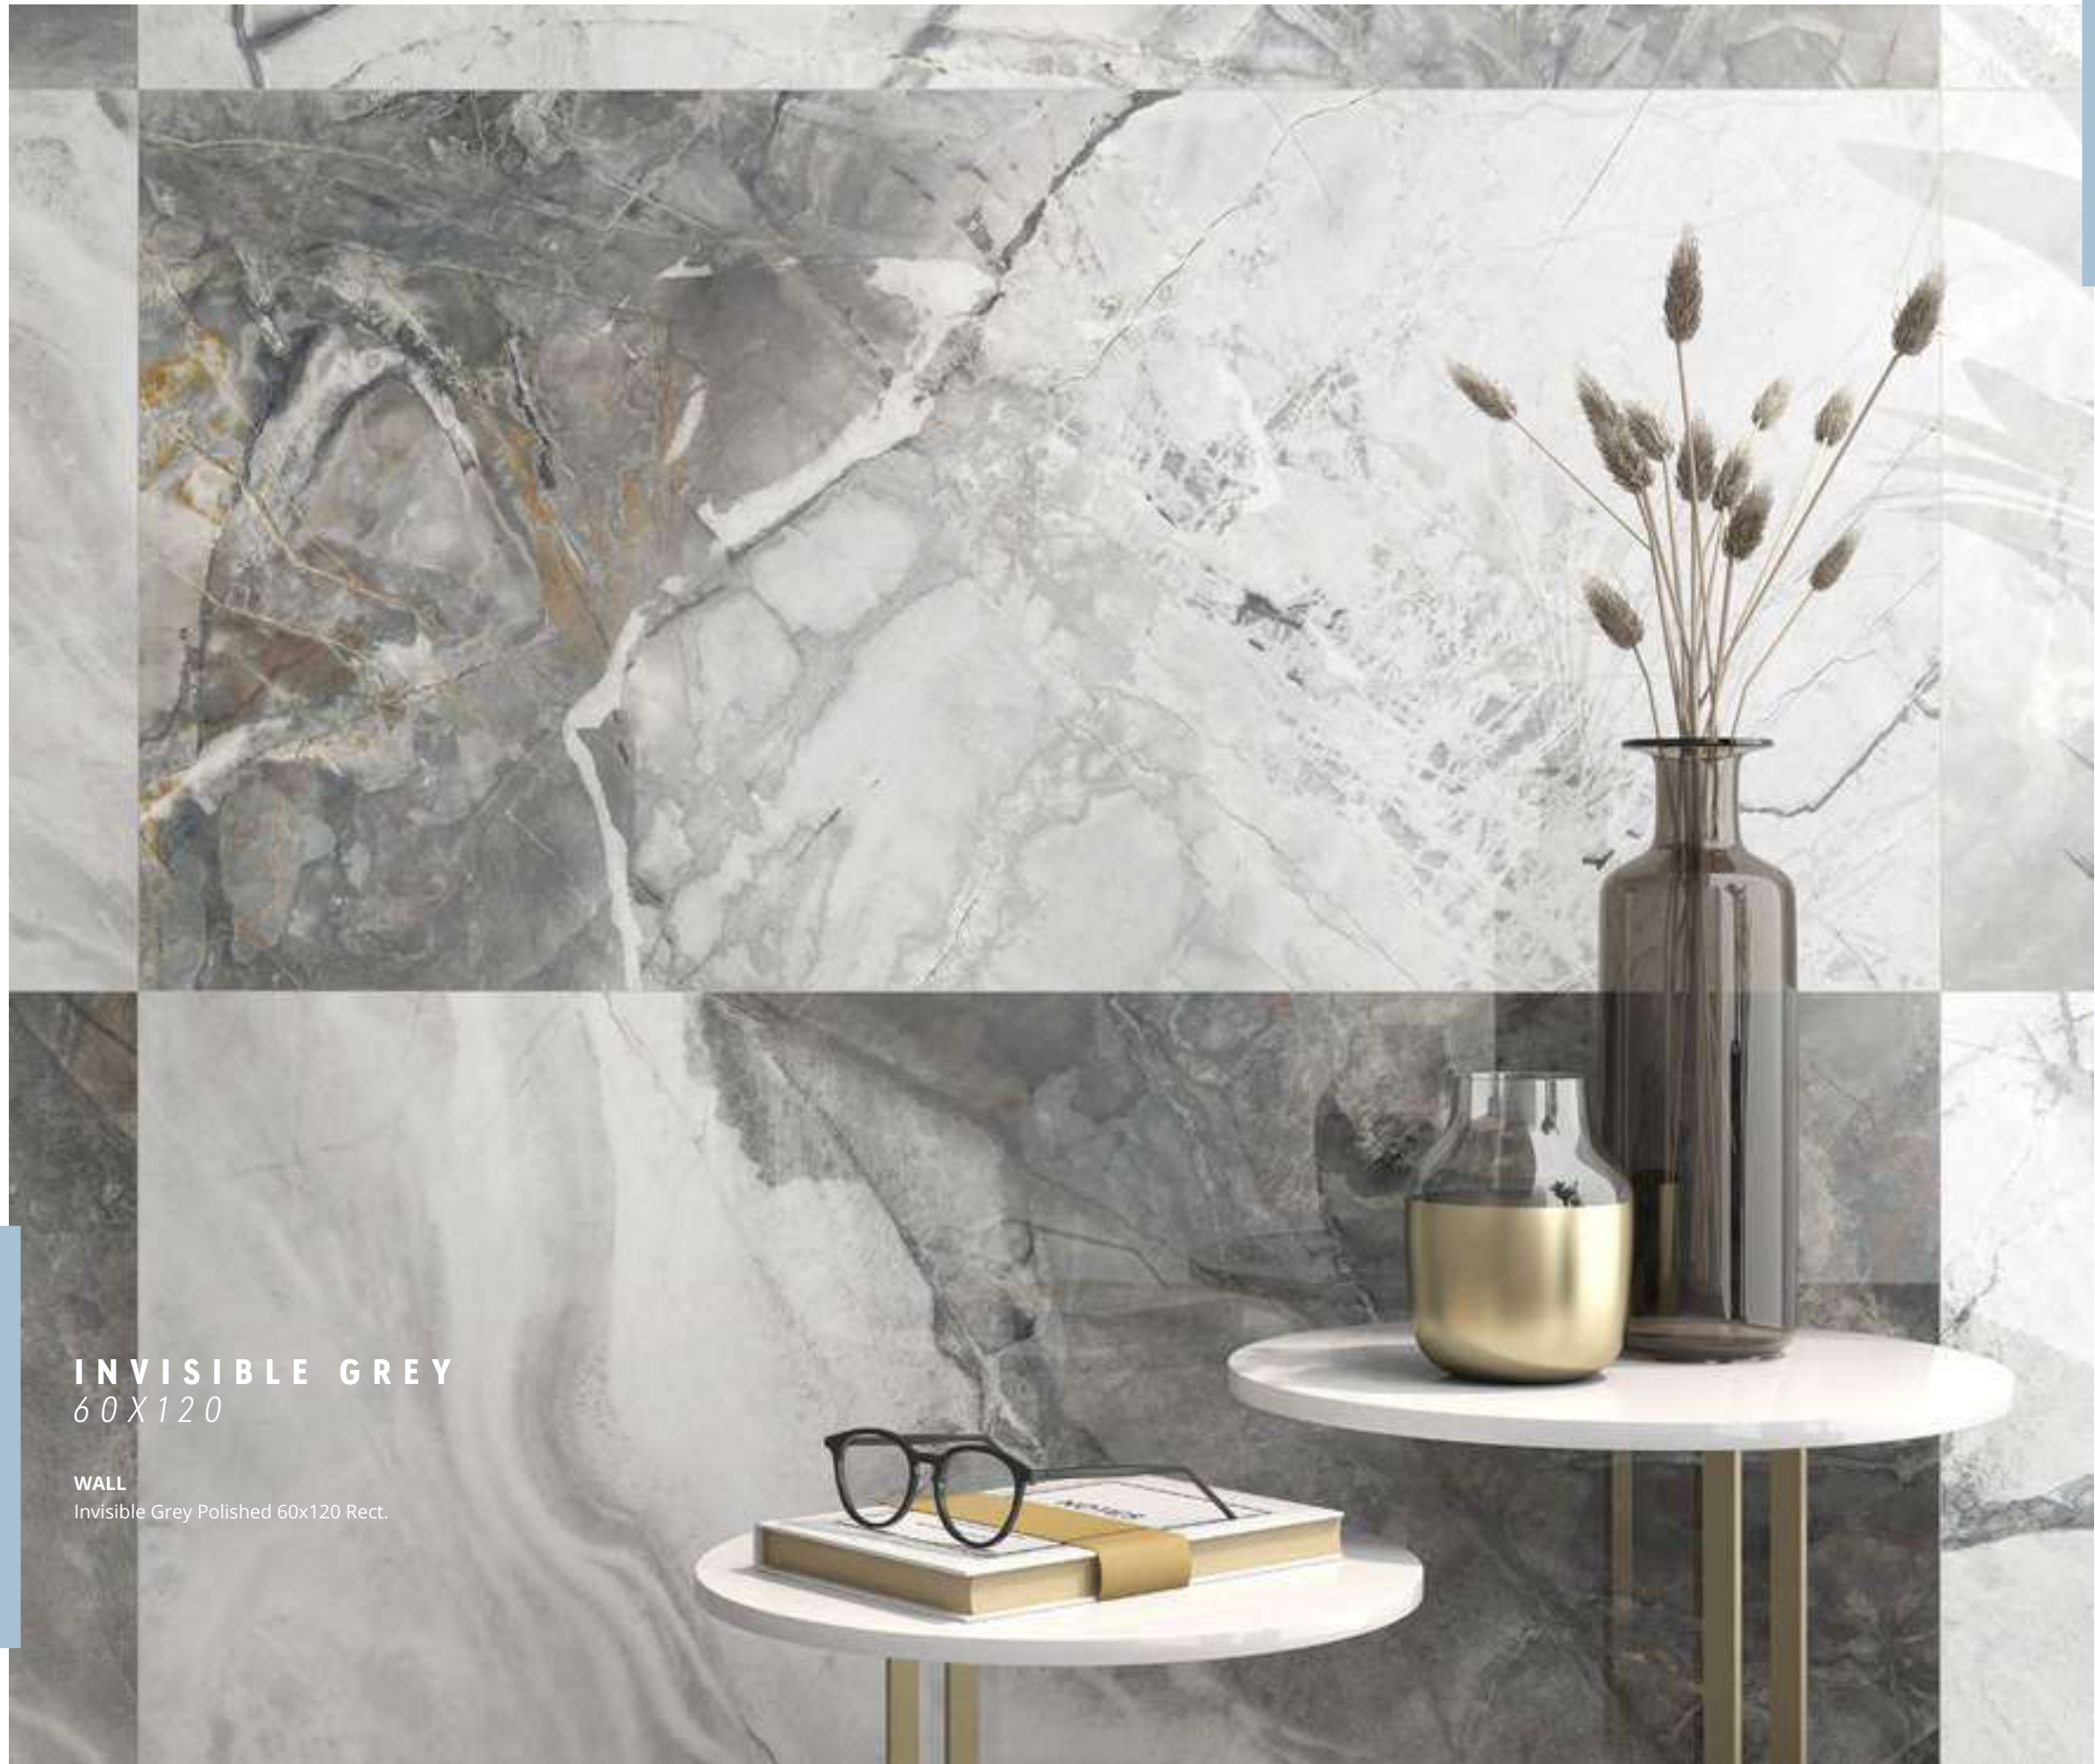

SPECIAL PIECES PIEZAS ESPECIALES

**Skirting romo.**  
Rodapié romo.  
**P31 8x60**  
**P31 8x59,5**

**INVISIBLE GREY**  
120X120 / 60X120

**WALL**  
Invisible Grey Polished 60x120 Rect.

**FLOOR**  
Invisible Grey Polished 120x120 Rect.