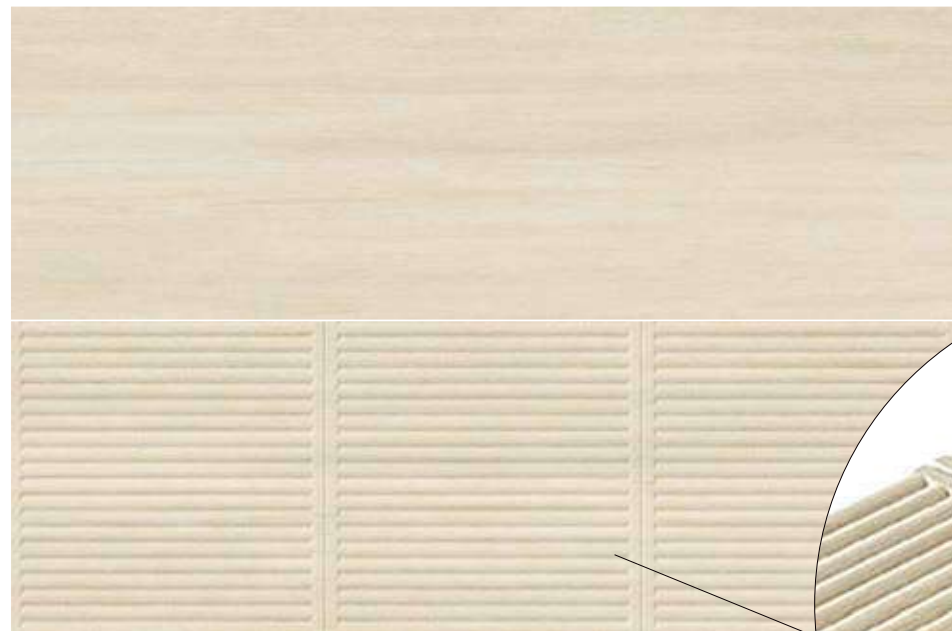

WHITE

NATURAL

HONEY

SOLEIL

30x90 12"x36"

WHITE BODY · PASTA BLANCA

10 designs/diseños 30x90
8 designs/diseños 60x60

COORDINATED FLOOR TILES. PAVIMENTO COORDINADO

SPECIAL PIECES. AVAILABLE IN ALL COLORS
PIEZAS ESPECIALES. DISPONIBLE EN TODOS LOS COLORES.