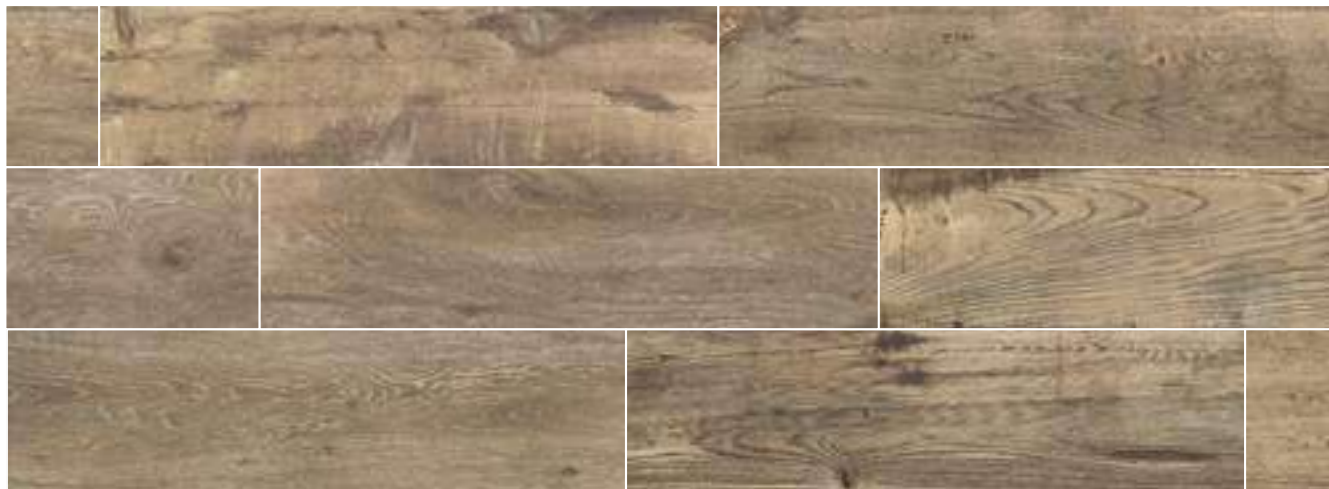

BOSCO  
23X120

FLOOR  
Bosco Grey 23x120

**GARDA**  
22 X 84

FLOOR  
Garda Natural Grip 21,8x84

WHITE

NATURAL

GREY

OAK