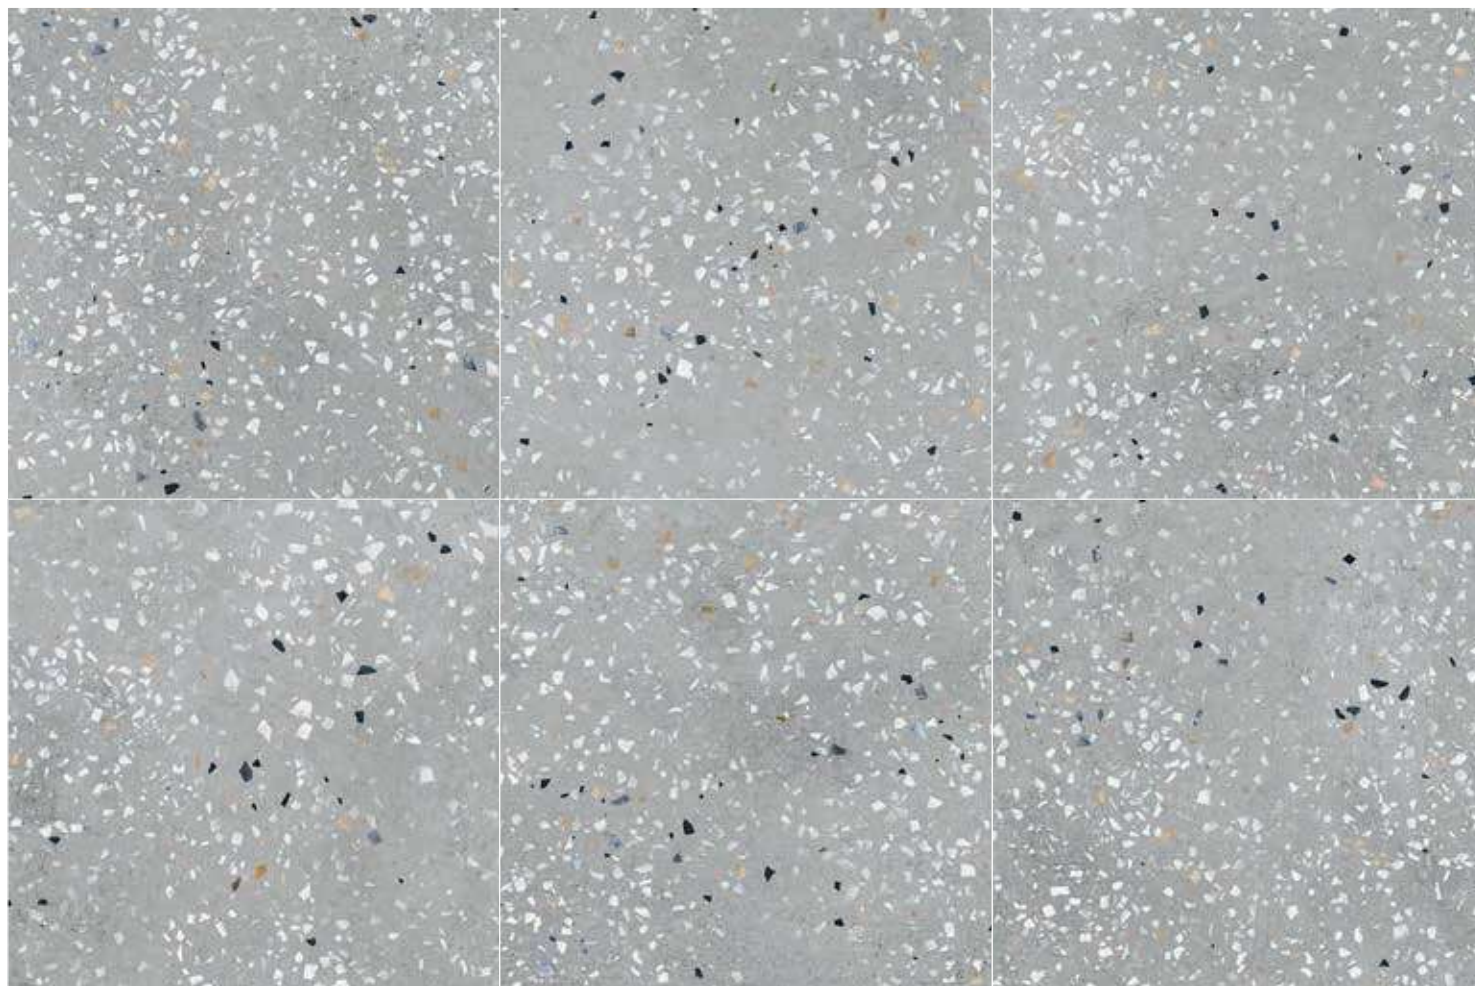

**FLOOR**  
Napoli Pearl Matt 75x75 Rect.

**NAPOLI**  
75 X 75

**FLOOR**  
Napoli Grey Matt 75x75 Rect.  
Napoli Grey Grip 75x75 Rect.