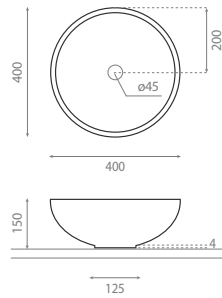

4084N NEW LYS

Lavabo sobre encimera
Sin rebosadero

Topcounter washbasin
Without overflow

△ 7kg/ud

Deco Grupo/Group A - 0389_00
Deco Grupo/Group B - 0419_00
Deco Grupo/Group C - 0429_00
Deco Grupo/Group D - 0479_00