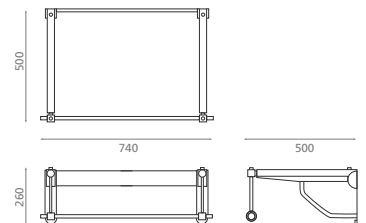

**Soporte de aluminio para encimera
de madera o cristal**
Toallero incluido

**Aluminium support for glass or
wooden tops**
Towel rail included

REF 0310
740 x 500 x 260mm

0299_85