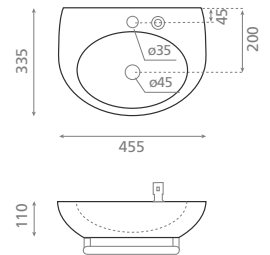

Wall-hung washbasin

Washbasin with towel rail and
dispenser bottle
Without overflow

△ 9,5kg/ud / 0156_85

* 4911/D PATERNA/D

Lavabo suspendido

Lavabo con toallero y dosificador
Lavabo con rebosadero