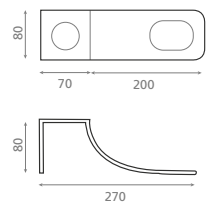

**Soporte de acero curvo 6mm /
6mm curved stainless steel
support**

REF 00115
80 x 270 x 80mm

0168_00