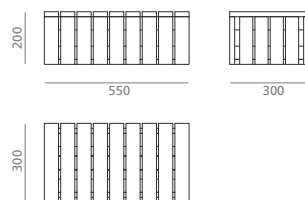

Contenedor
Storage container

Acabados / Finishes
NT - Natural / Natural

REF **8112**
550 x 300 x 200mm

0389_85