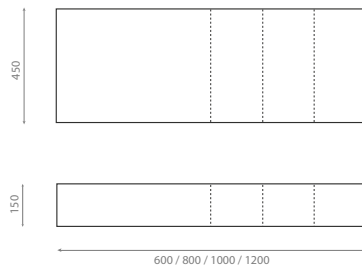

DECO

STONE

RESIN

METALLIC

COMPLEMENTS