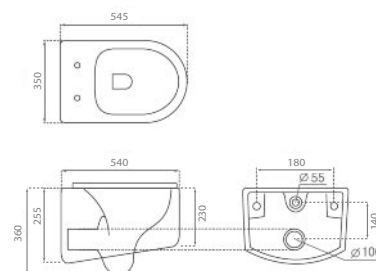

4528 CONGO

Bidé suspendido
Antibacteriano

Wall-hung bidet
Antibacterial

△ 18kg/ud / 0228_95

4529/UF ELBA

Inodoro suspendido
Antibacteriano
Asiento y tapa duroplast
Tapa fina
Sistema soft close

Wall-hung toilet
Antibacterial
Duroplast seat and cover
Slim seat cover
Soft close system

△ 25kg/ud / 0286_95

4531/UF TIBER

Inodoro suspendido
Antibacteriano
Asiento y tapa duroplast con bisagras extraíble
Sistema soft close

Wall-hung toilet
Antibacterial
Duroplast removable seat and cover
Soft close system

△ 31kg/ud / 0329_85