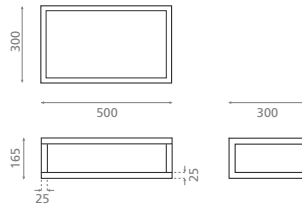

Soporte toallero de acero
Compatible con lavabo Ref. 0522 y
Ref. 0312 TOP

Stainless steel support towel rail
Valid for Ref. 0522 and
Ref. 0312 TOP washbasins

REF 3012 SUP

500 x 300 x 165mm

0069_00

Juego soportes acero Negro 304 SS
2 piezas

Black stainless steel support set
304 SS
2 pcs