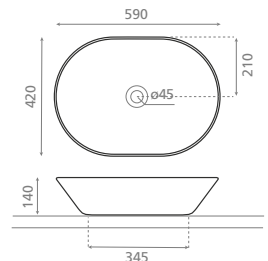

4037N/CRU NEW TOULOUSE

Lavabo sobre encimera
Sin rebosadero
Acabado natural

Topcounter washbasin
Without overflow
Natural finish

△ 11kg/ud

Deco Grupo/Group A - 0538_00
Deco Grupo/Group B - 0568_00
Deco Grupo/Group C - 0578_00
Deco Grupo/Group D - 0619_00