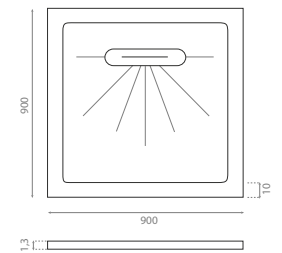

PD006S ARC

Plato de ducha porcelánico / antideslizante
Sifón Lineer incluido
Gris mate

Ceramic / non-slip shower tray
Lineer syphon included
Matt grey

△ 1,25 kg/ud / 0598_95