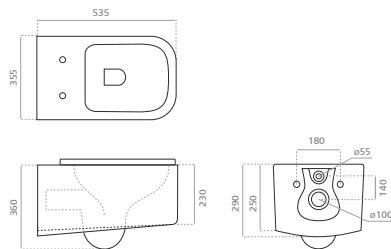

4533/UF YUCÓN

Inodoro suspendido
Antibacteriano
Asiento y tapa de duroplast con bisagras extraíble
Tapa fina
Sistema soft close

Wall-hung toilet
Antibacterial
Duroplast removable seat and cover
Slim seat cover
Soft close system

△ 26kg/ud / 0286_95