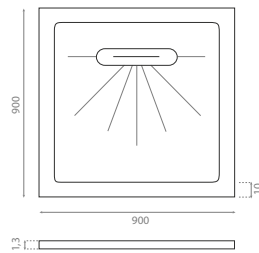

PD010S OAKWOOD

Plato de ducha porcelánico /
antideslizante
Sifón Lineer incluido
Marrón claro

Ceramic / non-slip shower tray
Lineer syphon included
Brown

△ 1,25 kg/ud / 0598_95