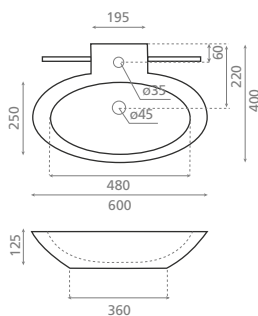

4010 TT2

Lavabo suspendido con toallero
Con rebosadero

**Wall-mounted washbasin with
towel rail**
With overflow

△ 12kg/ud / 0186_95