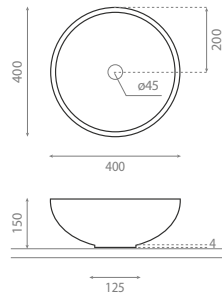

4084/CRU NEW LYS

Lavabo sobre encimera
Sin rebosadero
Acabado natural

Topcounter washbasin
Without overflow
Natural finish

△ 7kg/ud

Deco Grupo/Group A - 0389_00
Deco Grupo/Group B - 0419_00
Deco Grupo/Group C - 0429_00
Deco Grupo/Group D - 0479_00