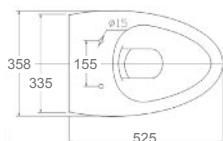

4552 CASCAIS

Inodoro suspendido * Rimless

Antibacteriano
Asiento y tapa duroplast con bisagras extraíbles
Sistema soft close

Wall-hung toilet

Antibacterial
Duroplast removable seat and cover
Soft close system

△ 26kg/ud / 0249_85