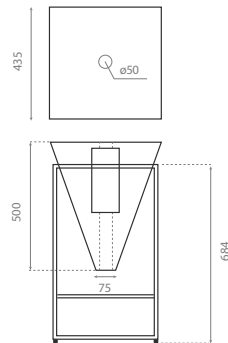

Pedestal cónico cuadrado Acacia y estructura de acero / Acacia square conical pedestal with stainless steel support

REF **8213**
450 x 450 x 780mm

1355_75