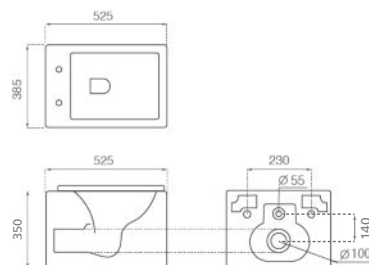

4535/UF ORINOCO

Inodoro suspendido
Antibacteriano
Asiento y tapa de duroplast con bisagras extraíble
Sistema soft close

Wall-hung toilet
Antibacterial
Duroplast removable seat and cover
Soft close system

△ 32kg/ud / 0329_85