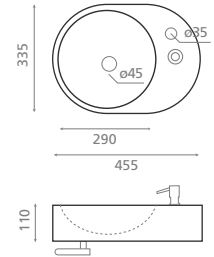

Washbasin with towel rail and
dispenser bottle
Towel rail on the left
Without overflow

△ 9kg/ud / 0164_85

4910/D ALHAMBRA/D

Lavabo suspendido

Lavabo con toallero y dosificador
Sin rebosadero

Wall-hung washbasin