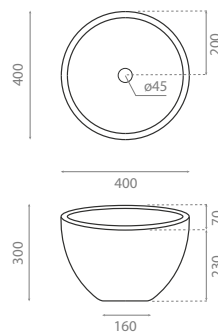

Topcounter washbasin

Without overflow

Valid for Ref. 00331 pedestal

△ 25kg/ud / 0624_00