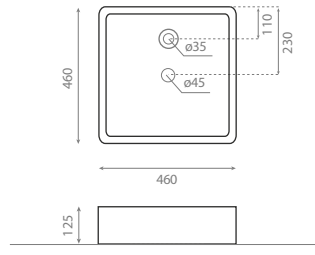

0017C ISLA

Lavabo sobre encimera
Sin rebosadero

Topcounter washbasin
Without overflow

△ 13,5kg/ud / 0156_95