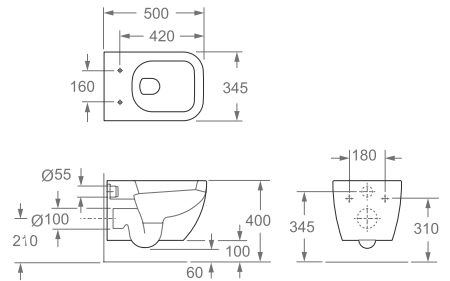

Wall-hung toilet

Antibacterial
Duroplast removable seat and cover
Soft close system

△ 27kg/ud / 0358_95