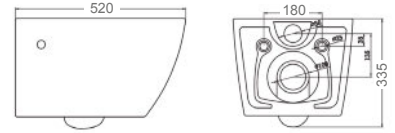

4553 ESTORIL

Inodoro suspendido * Rimless

Antibacteriano
Asiento duroplast con bisagras extraíbles
Tapa fina
Sistema soft close

Wall-hung toilet

Antibacterial
Duroplast removable seat
Slim seat cover
Soft close system

△ 26kg/ud / 0249_85