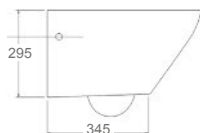

4552 CASCAIS

Inodoro suspendido * Rimless

Antibacteriano
Asiento y tapa duroplast con bisagras extraíbles
Sistema soft close

Wall-hung toilet

Antibacterial
Duroplast removable seat and cover
Soft close system

△ 26kg/ud / 0249_85