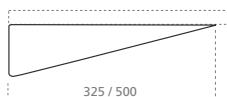

REF 00100

500mm

0199_00

REF 00101

325mm

0157_00

Soporte de pared de acero con toallero

Toallero incluido en el soporte

Wall mounting stainless steel supports with towel rail

Towel rail included