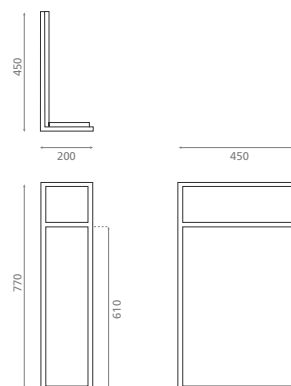

Soportes Acero inoxidable /
Stainless steel support set

REF **8233**
440 x 250 x 470mm
Negro / Black

0336_00