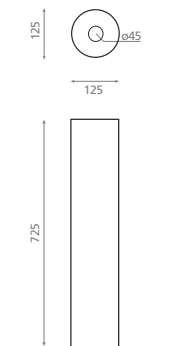

REF **00108**
125 x 195 x 725mm

0249_95