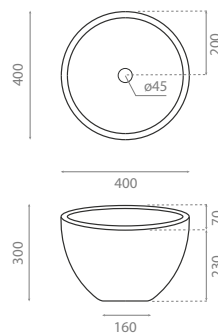

Topcounter washbasin

Without overflow

Valid for Ref. 00331 pedestal

△ 25kg/ud / 0564_00