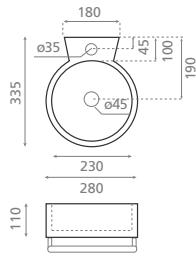

Wall-hung washbasin

Washbasin with towel rail
Without overflow

△ 7kg/ud / 0129_85