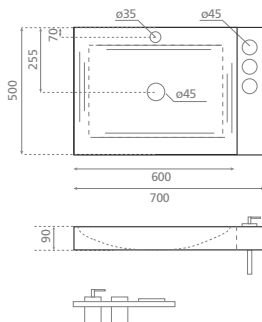

Top combined with stainless steel
supports and resin washbasin

Towel rail included
Accessories included

REF **0321**
700 x 500 x 90mm

0795_95

* producto a descatalogar – disponible hasta final de stock