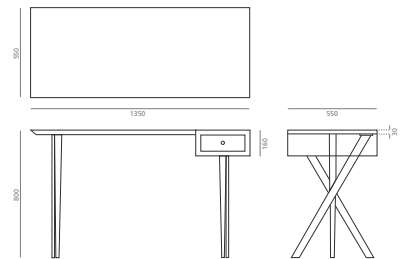

Secreter
Mueble de madera de acacia
Acabado roble

Secreter
Acacia wood furniture
Oak finish

REF 8237
1350 x 550 x 800mm

0985_00