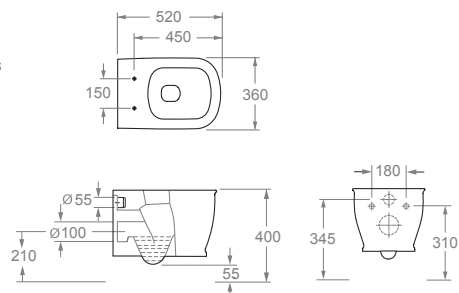

Wall-hung toilet

Antibacterial
Duroplast removable seat and cover
Slim seat cover
Soft close system

△ 24kg/ud / 0398_95