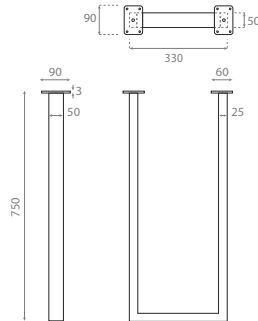

REF 8209

750 x 330 x 50mm

0345_85

Juego soportes acero 304 SS
2 piezas

Stainless steel support set 304 SS
2 pcs