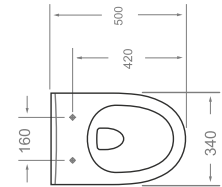

Wall-hung toilet

Antibacterial
Duroplast removable seat and cover
Soft close system

△ 17,5kg/ud / 0194_00