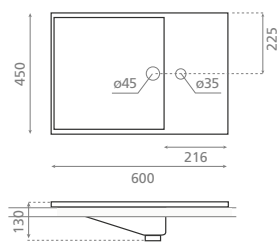

Furniture / vanity washbasin

Without overflow
Hidden draining hole

△ 10kg/ud / 0188_95

* producto a descatalogar – disponible hasta final de stock