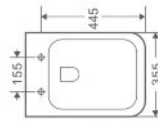

4556 PIAMONTE

Inodoro suspendido * Rimless

Antibacteriano

Asiento y tapa duroplast con bisagras extraíbles

Tapa fina

Sistema soft close

Wall-hung toilet

Antibacterial

Duroplast removable seat and cover

Slim seat cover

Soft close system

△ 26kg/ud / 0289_00

4500 MW2CR

Mecanismo tanque inodoro suspendido con pulsador cromado

Tank mechanism with chrome push button for wall-hung toilet

0314_95