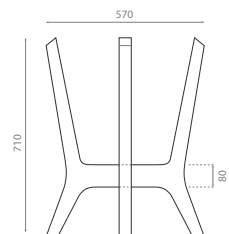

**Pedestal de madera /
Wooden pedestal**

REF 8223

400 x 710mm
Compatible con lavabo Pedraza
Valid for Pedraza washbasin

0595_00

REF 8224

400 x 710mm
Compatible con lavabo Florencia B
Valid for washbasin Florencia B

0595_00

REF 8225

570 x 710mm
Compatible con lavabo Genova B
Valid for washbasin Genova B

0685_00

REF 8226

370 x 750mm
Compatible con lavabo Mogro
Valid for Mogro washbasin

0595_00

Soporte para grifo

Compatible con pedestal ref. 8223

Mixer holder

Valid for pedestal ref. 8223

REF 8227

240 x 135 x 40mm

0195_00

**Pedestal blanco con toallero /
White pedestal with towel rail**

REF 10050

150 x 330 x 750mm

0198_95