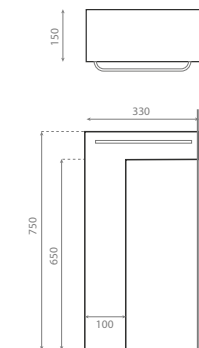

0195_00

**Pedestal blanco con toallero /
White pedestal with towel rail**

REF 10050

150 x 330 x 750mm

0198_95

Mueble con lavabo Miami Ref. 3005 /
Cabinet with Miami washbasin Ref. 3005

Acabados / Finishes

Estructura / Structure:
NT - Natural / Natural