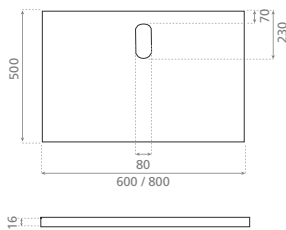

SANITARY WARE

CIRCULAR

RECTANGULAR

OVAL

MINI

DECO

STONE

RESIN

METALLIC

COMPLEMENTS