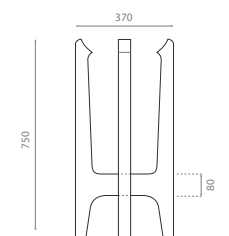

**Pedestal de madera /
Wooden pedestal**

REF 8223

400 x 710mm
Compatible con lavabo Pedraza
Valid for Pedraza washbasin

0595_00

REF 8224

400 x 710mm
Compatible con lavabo Florencia B
Valid for washbasin Florencia B

0595_00

REF 8225

570 x 710mm
Compatible con lavabo Genova B
Valid for washbasin Genova B

0685_00

REF 8226

370 x 750mm
Compatible con lavabo Mogro
Valid for Mogro washbasin

0595_00

Soporte para grifo

Compatible con pedestal ref. 8223

Mixer holder

Valid for pedestal ref. 8223

REF 8227

240 x 135 x 40mm

0195_00

**Pedestal blanco con toallero /
White pedestal with towel rail**

REF 10050

150 x 330 x 750mm

0198_95