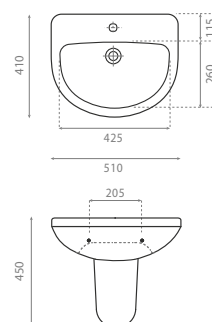

* 4078 ALGARVE A

Lavabo suspendido
Con rebosadero

Wall-mounted washbasin
With overflow

△ 19kg/ud / 0103_85