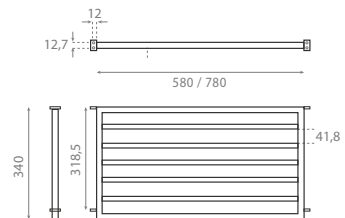

Bandeja de acero 304 para
soportes 304 SS / Stainless steel
tray 304 for support set 304 SS

REF **8210**
580 x 340mm

0229_85

REF **8211**
780 x 330mm

0259_85