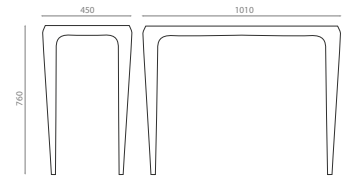

**Mesa de aluminio /
Aluminium table**

REF 8200
1010 x 450 x 760mm

1195_00

**Taburete de aluminio /
Aluminium stool**

REF 8201
260 x 260 x 420mm

0198_00