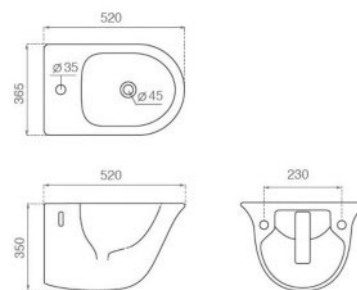

Wall-hung toilet

Antibacterial
Duroplast removable seat and cover
Slim seat cover
Soft close system

△ 26kg/ud / 0299_85

4528 CONGO

Bidé suspendido
Antibacteriano

Wall-hung bidet
Antibacterial

△ 18kg/ud / 0228_95