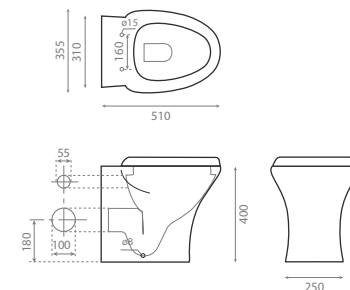

Back to wall toilet

WC pan horizontal outlet
Antibacterial
Removable seat and cover
Soft close system

△ 23kg/ud / 0219_85

4511R NEW RONDA

Inodoro con tanque * Rimless

Taza de salida dual
Antibacteriano
Juego de mecanismo doble descarga
Asiento y tapa duroplast con bisagras extraibles
Tapa fina
Sistema soft close

Floor toilet with tank

WC pan dual outlet
Antibacterial
Dual-flush cistern fittings
Duroplast removable seat and cover
Slim seat cover
Soft close system

△ 45kg/ud / 0468_95