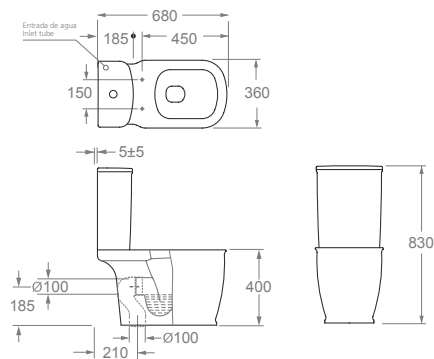

Floor toilet with tank

WC pan dual outlet
Antibacterial
Dual-flush cistern fittings
Duroplast removable seat and cover
Slim seat cover
Soft close system

△ 47,5kg/ud / 0498_95