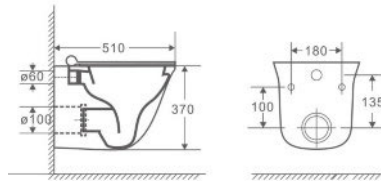

4556 PIAMONTE

Inodoro suspendido * Rimless

Antibacteriano

Asiento y tapa duroplast con bisagras extraíbles

Tapa fina

Sistema soft close

Wall-hung toilet

Antibacterial

Duroplast removable seat and cover

Slim seat cover

Soft close system

△ 26kg/ud / 0289_00