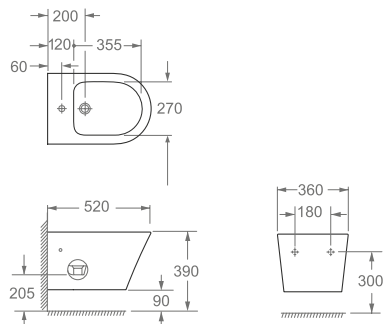

Wall-hung bidet

Antibacterial

△ 23kg/ud / 0308_95

SANITARY WARE

CIRCULAR

RECTANGULAR

OVAL

MINI

DECO

STONE

RESIN

METALLIC

COMPLEMENTS