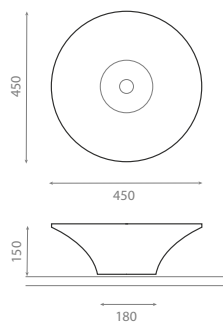

8334 BULNES

Lavabo sobre encimera
Sin rebosadero
Acero

Topcounter washbasin
Without overflow
Stainless steel

△ 3kg/ud / 0239_00