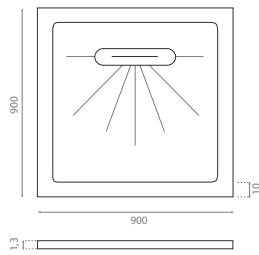

PD008S GUSTO

Plato de ducha porcelánico /
antideslizante
Sifón Lineer incluido
Gris Taupe

Ceramic / non-slip shower tray
Lineer syphon included
Grey Taupe

△ 1,25 kg/ud / 0598_95