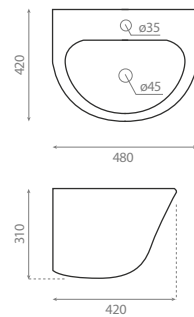

4085 GANTE

Lavabo suspendido
Con rebosadero

Wall-mounted washbasin
With overflow

△ 18kg/ud / 0238_95