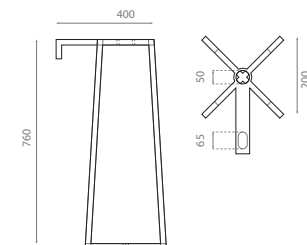

Pedestal barras acero / Stainless steel bars pedestal

REF **8216**
400 x 200 x 760mm

0495_00