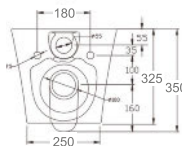

4551 SINTRA

Inodoro suspendido * Rimless

Antibacteriano
Asiento y tapa duroplast con bisagras extraíbles
Tapa fina
Sistema soft close

Wall-hung toilet

Antibacterial
Duroplast removable seat and cover
Slim seat cover
Soft close system

△ 28kg/ud / 0249_85