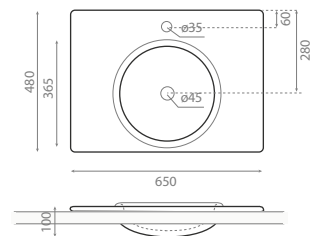

Semi-recessed washbasin

Without overflow

△ 14kg/ud / 0199_95