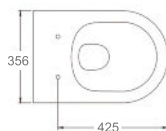

4551 SINTRA

Inodoro suspendido * Rimless

Antibacteriano
Asiento y tapa duroplast con bisagras extraíbles
Tapa fina
Sistema soft close

Wall-hung toilet

Antibacterial
Duroplast removable seat and cover
Slim seat cover
Soft close system

△ 28kg/ud / 0249_85