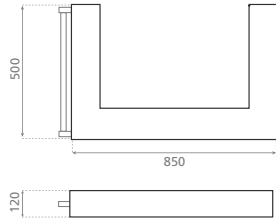

Encimera para lavabo
Manchester

Soportes y toallero incluido

Top for Manchester
washbasin
Towel rail and supports included

Acabados / Finishes:
WN - Wengué
CE - Cerezo / Cherry

REF **0208**
850 x 500 x 120mm

△ 10kg/ud / 0398_85

Encimera para soportes de acero /
Top to combine with stainless steel
supports

Acabados / Finishes:
CE - Cerezo / Cherry

REF **0317**
600 x 500 x 16mm
Compatible con soportes
Compatible with supports
Ref. 00100 - Ref. 00101 - Ref. 00109

△ 10kg/ud / 0119_95

REF **0318**
800 x 500 x 16mm
Compatible con soportes
Compatible with supports
Ref. 00100 - Ref. 00101
Ref. 00110 - Ref. 00310

△ 11kg/ud / 0139_95