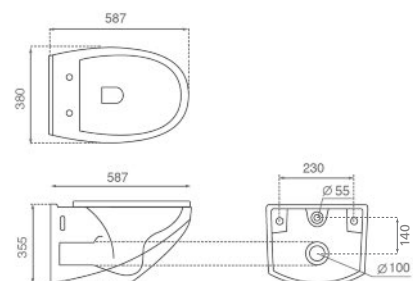

Inodoro suspendido
Antibacteriano
Asiento y tapa duroplast con bisagras extraíble
Sistema soft close

Wall-hung toilet
Antibacterial
Duroplast removable seat and cover
Soft close system

△ 31kg/ud / 0329_85