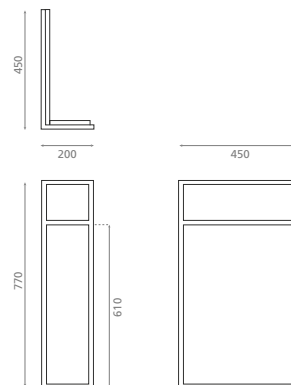

Soportes Acero inoxidable /
Stainless steel support set

REF **8232**
440 x 250 x 470mm
Acero / Stainless steel

0359_00