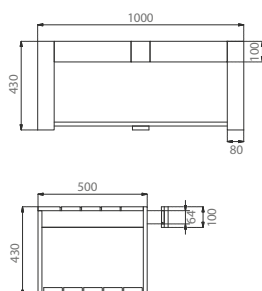

Mueble Palet / Pallet cabinet

Acabados / Finishes
NT - Natural / Natural

REF **8113**
1000 x 500 x 430mm

1198_95

REF **8114**
800 x 500 x 430mm

0938_95