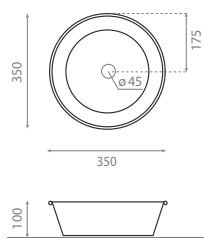

Topcounter washbasin

Bin, tumbler, soap dish and valve
Without overflow
Zinc
Aquamarine

△ 3kg/ud / 0269_00

* producto a descatalogar – disponible hasta final de stock