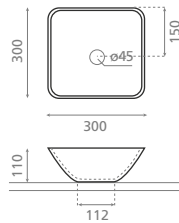

Topcounter washbasin

Without overflow

Valid for Ref. 00115 and Ref. 00114 supports

△ 4kg/ud / 0085_95

4051 KABUTO

Lavabo suspendido

Sin rebosadero