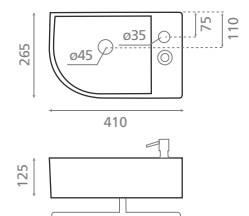

Wall-hung washbasin

Washbasin with towel rail and
dispenser bottle
With overflow

△ 9,5kg/ud / 0158_95

* producto a descatalogar – disponible hasta final de stock