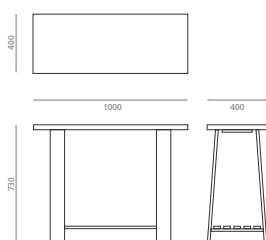

Mueble con lavabo Miami Ref. 3005 /
Cabinet with Miami washbasin Ref. 3005

Acabados / Finishes

Estructura / Structure:
NT - Natural / Natural

Encimeras / Tops:
BL - Blanca / White
GM - Gris / Grey
NM - Negro / Black

REF **8110**
1000 x 450 x 760mm

0598_95

Mueble encimera / Cabinet

Acabados / Finishes

Estructura / Structure:
NT - Natural / Natural

Encimeras / Tops:
BL - Blanca / White
GM - Gris / Grey
NM - Negro / Black

REF **8111**
1000 x 400 x 730mm

0398_95

Contenedor
Storage container

Acabados / Finishes
NT - Natural / Natural

REF **8112**
550 x 300 x 200mm

0389_85

Mueble Palet / Pallet cabinet

Acabados / Finishes
NT - Natural / Natural

REF **8113**
1000 x 500 x 430mm

1198_95

REF **8114**
800 x 500 x 430mm

0938_95

SANITARY WARE

CIRCULAR

RECTANGULAR

OVAL

MINI

DECO

STONE

RESIN

METALLIC

COMPLEMENTS