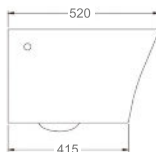

4551 SINTRA

Inodoro suspendido * Rimless

Antibacteriano
Asiento y tapa duroplast con bisagras extraíbles
Tapa fina
Sistema soft close

Wall-hung toilet

Antibacterial
Duroplast removable seat and cover
Slim seat cover
Soft close system

△ 28kg/ud / 0249_85