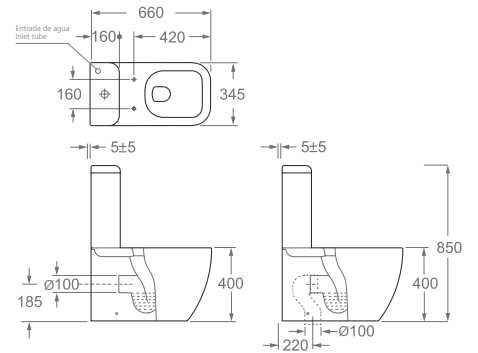

Floor toilet with tank

WC pan dual outlet
Antibacterial
Dual-flush cistern fittings
Duroplast removable seat and cover
Soft close system

△ 48kg/ud / 0468_95