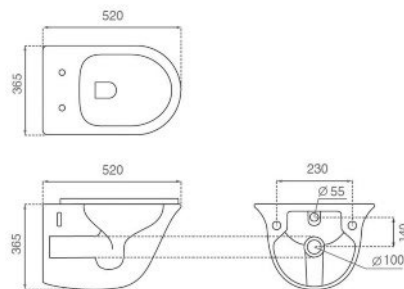

4527/UF CONGO

Inodoro suspendido

Antibacteriano
Asiento y tapa duroplast con bisagras extraíble
Tapa fina
Sistema soft close

Wall-hung toilet

Antibacterial
Duroplast removable seat and cover
Slim seat cover
Soft close system

△ 26kg/ud / 0299_85