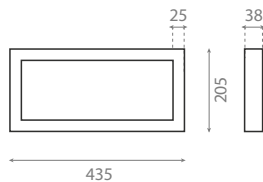

Soporte toallero de acero tubo
2 piezas
No puede llevar balda

**Tube stainless steel support /
towel rail**
2 pcs
No shelf possibility

REF H2007
435 x 205 x 38mm

0099_85