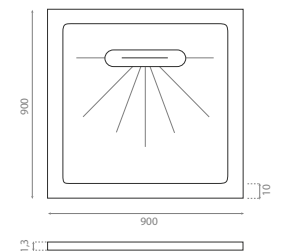

Ceramic / non-slip shower tray
Lineer syphon included
Matt grey

△ 1,25 kg/ud / 0598_95

PD008S GUSTO

Plato de ducha porcelánico /
antideslizante
Sifón Lineer incluido
Gris Taupe

Ceramic / non-slip shower tray
Lineer syphon included
Grey Taupe