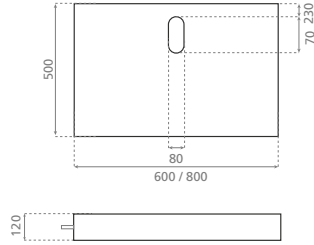

Encimera con toallero incluido /
Top with towel rail included

Acabados / Finishes:
WN - Wengué
CE - Cerezo / Cherry

REF **02P**
600 x 500 x 120mm

△ 12kg/ud / 0269_85

REF **02G**
800 x 500 x 120mm

△ 14kg/ud / 0297_85