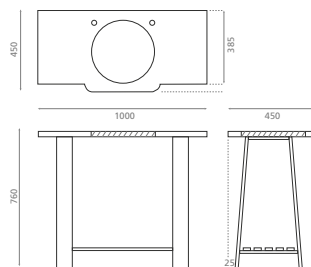

Mueble con lavabo Miami Ref. 3005 /
Cabinet with Miami washbasin Ref. 3005

Acabados / Finishes

Estructura / Structure:
NT - Natural / Natural

Encimeras / Tops:
BL - Blanca / White
GM - Gris / Grey
NM - Negro / Black

REF **8110**
1000 x 450 x 760mm

0598_95

Mueble encimera / Cabinet

Acabados / Finishes

Estructura / Structure:
NT - Natural / Natural

Encimeras / Tops:
BL - Blanca / White
GM - Gris / Grey
NM - Negro / Black

REF **8111**
1000 x 400 x 730mm

0398_95