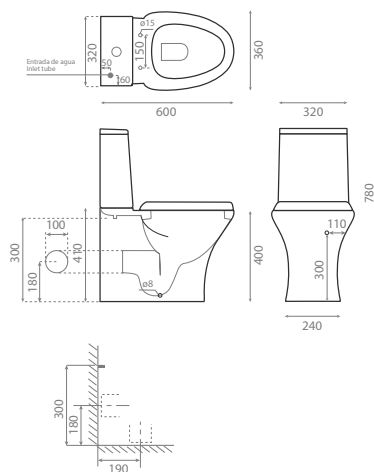

Floor toilet with tank

WC pan dual outlet
Antibacterial
Dual-flush cistern fittings
Duroplast removable seat and cover
Soft close system

△ 33kg/ud / 0369_85