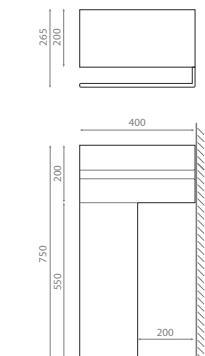

REF **00331**
200 x 400 x 750mm

0436_00