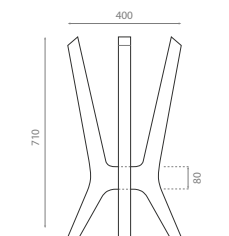

**Pedestal de madera /
Wooden pedestal**

REF 8223

400 x 710mm
Compatible con lavabo Pedraza
Valid for Pedraza washbasin

0595_00

REF 8224

400 x 710mm
Compatible con lavabo Florencia B
Valid for washbasin Florencia B

0595_00

REF 8225

570 x 710mm
Compatible con lavabo Genova B
Valid for washbasin Genova B

0685_00

REF 8226

370 x 750mm
Compatible con lavabo Mogro
Valid for Mogro washbasin

0595_00

8223 - 8224

Soporte para grifo

Compatible con pedestal ref. 8223

Mixer holder

Valid for pedestal ref. 8223

REF 8227

240 x 135 x 40mm

0195_00

**Pedestal blanco con toallero /
White pedestal with towel rail**

REF 10050

150 x 330 x 750mm

0198_95