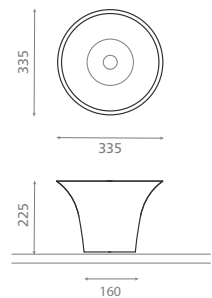

Topcounter washbasin

Without overflow
Stainless steel

△ 2,5kg/ud / 0198_00