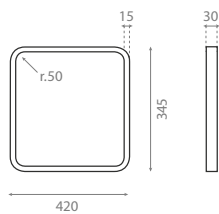

Soporte de acero para balda
2 piezas

**Stainless steel support matching
with shelf**
2 pcs

REF H2003
420 x 30 x 345mm

0258_95