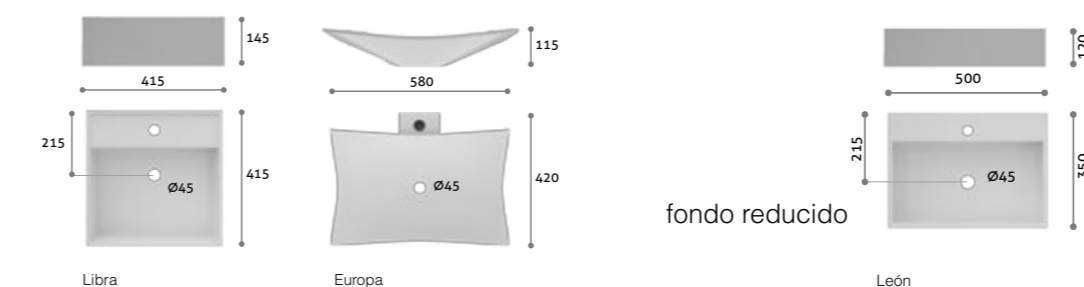

Base

La base del diseño... la idea. Mueble de 1 cajón con tirador y hueco . Fabricado en laminado de 19 mm en dos acabados y lacado brillo para los frentes en una gran gama de colores. Sobre laminado compacto.

The basis of design ... the idea. 1 drawer cabinet with handle and hollow space. Built with 19 mm laminated board in 2 finishes and gloss lacquered finish for the drawer in a large range of colours. Compact laminate top board.

Base

medidas y referencias / measures and references

precios / prices

modelo	laminado	lacado blanco brillo	lacado color brillo	sobre laminado compacto blanco	compacto negro	PVP
BASE 80		•		•		339,52 €
BASE 80		•			•	322,24 €
BASE 80			•	•		354,27 €
BASE 80			•		•	336,99 €
BASE 100		•		•		366,82 €
BASE 100		•			•	345,12 €
BASE 100			•	•		384,29 €
BASE 100			•		•	362,59 €

lavabos · washbasins

1. Modelo Base 100 Blanco / Morado brillo / s. compacto blanco	384,29 €	1. Modelo Base 100 Antracita / Naranja / s. compacto negro	362,59 €
1. Espejo Essential 70 x 100	67,09 €	1. Espejo Essential 70 x 100 Antracita	67,09 €
1. Lavabo Nova	111,05 €	1. Lavabo Libra	79,96 €
TOTAL	562,43 €	TOTAL	509,64 €

espejos / mirrors : p. 66 estanterías / shelves: p. 68 lavabos / washbasins: p.71

acabados lacado brillo para frentes
finishes gloss lacquered for drawers

acabados laminado para módulo
finishes laminate for module

sobre top-board