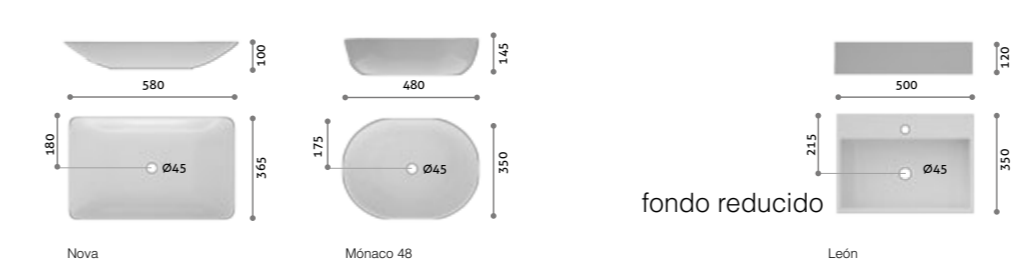

lavabos · washbasins