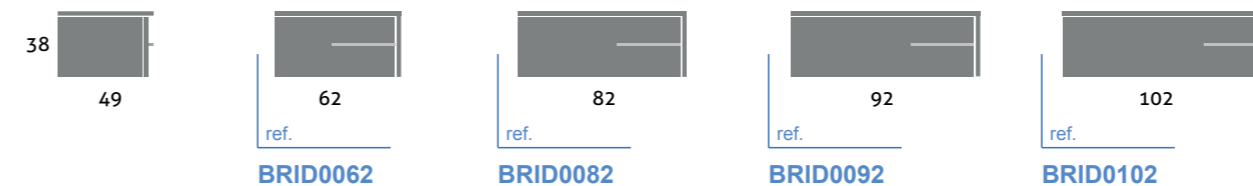

Bridge

medidas y referencias / measures and references