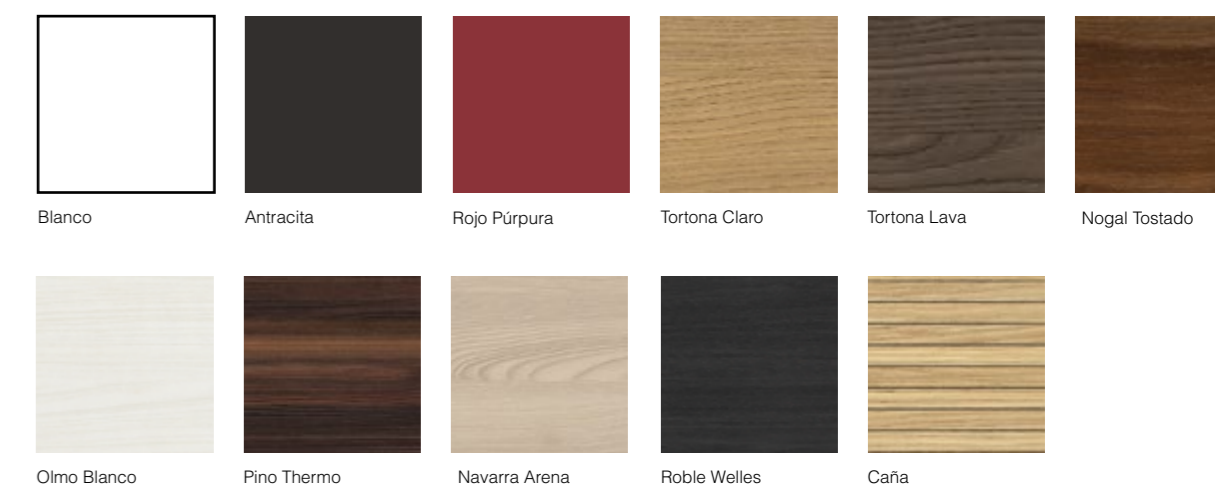

acabados lacado brillo finishes gloss lacquered

acabados laminado · finishes laminate

Basic

La sofisticación disfrazada de sencillez. Mueble fabricado en laminado lacado brillo de diferentes colores

Sofistication disguised as simplicity. Furniture built with laminated board gloss lacquered in a range of different colours