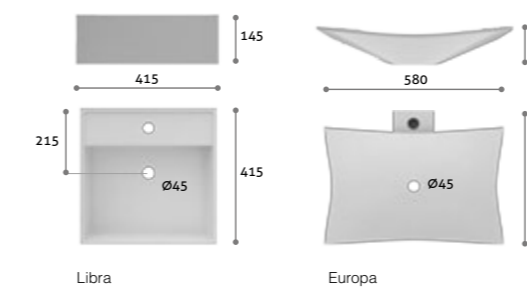

1. Modelo Tiles 120 Tortona Lava / blanco brillo	407,63 €	1. Modelo Tiles 80 Blanco brillo / Tortona claro	277,03 €
2. Espejo Minimal 40 x 120	93,84 €	1. Espejo Minimal 60 x 80	46,27 €
2. Lavabo Libra	159,92 €	1. Lavabo Europa	106,61 €
TOTAL	661,39 €	TOTAL	429,91 €

espejos / mirrors : p. 66 estanterías / shelves: p. 68 lavabos / washbasins: p. 71

acabados lacado brillo

finishes gloss lacquered

acabados laminado · finishes laminado